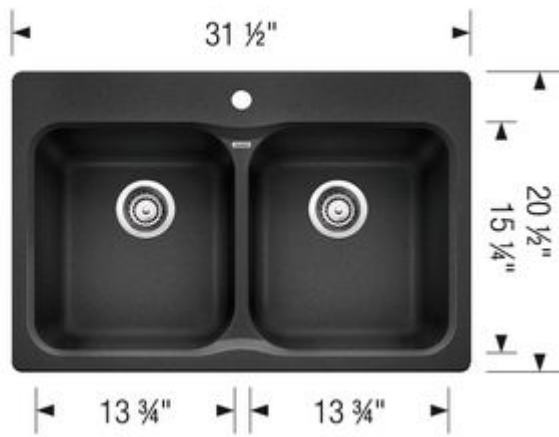

Top View

Scope of supply

---

3 1/2" (90 mm) stainless steel strainers, template

Design tips

Width of base unit : 840 mm

Bowl depth: 8 1/4" (210 mm) / 8 1/4" (210 mm)

Depending on cabinet construction, a different cabinet size may be required. Consult the cabinet manufacturer.

Faucets

White
401454

Chrome
401084

Chrome
401460